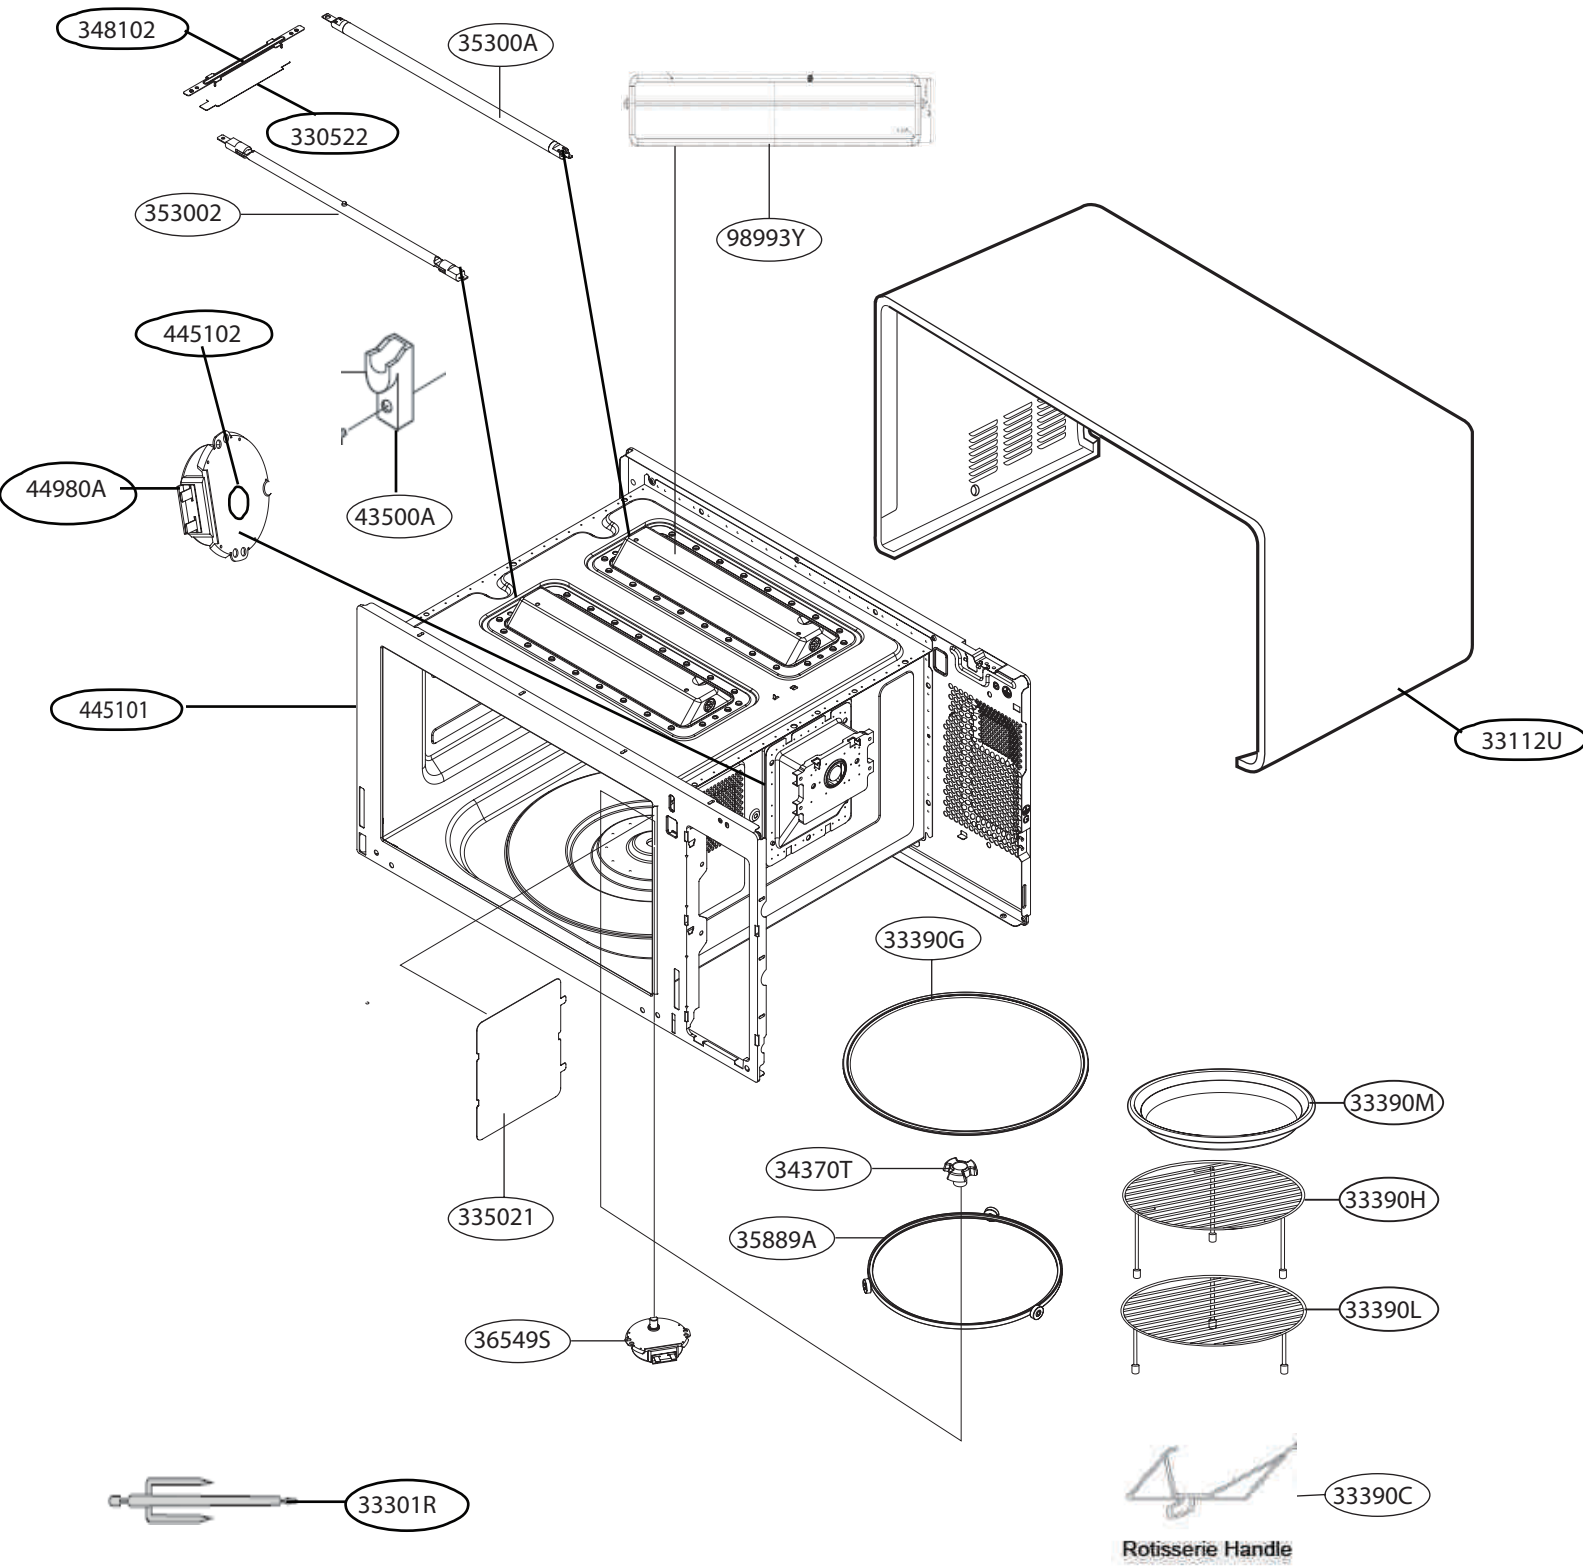

DOOR PARTS

CONTROL PANEL PARTS

24781S

1958A

1958B

OVEN CAVITY PARTS

LATCH BOARD PARTS

BASE PLATE PARTS